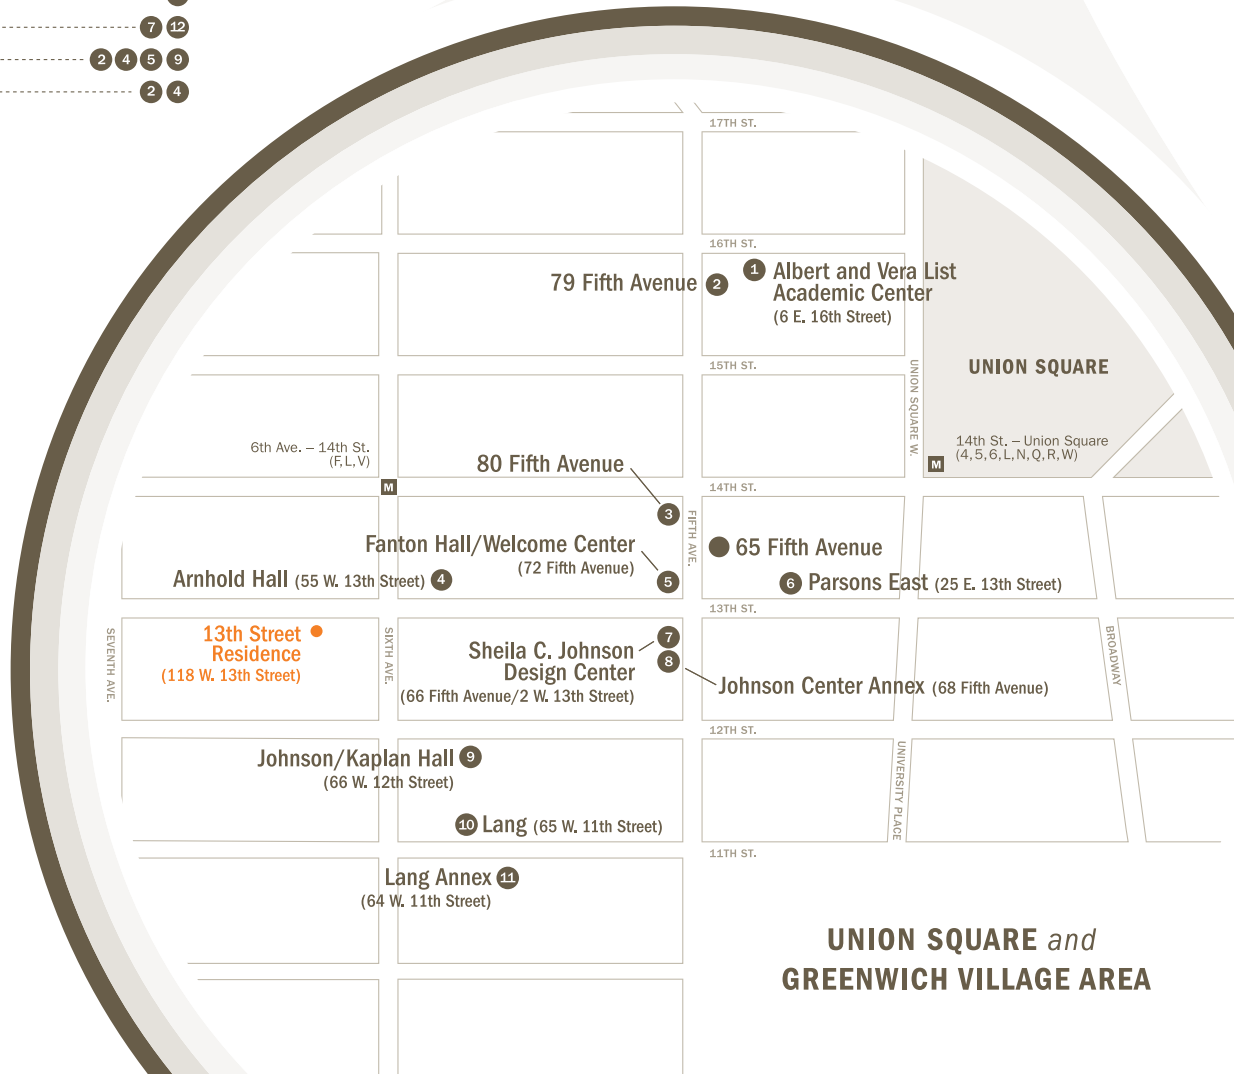

THE NEW SCHOOL CAMPUS MAP

SCHOOLS & LOCATIONS

- The New School For General Studies -- 4 4 7 8 9 10
- The New School For Social Research 1 3
- Milano The New School
  For Management And Urban Policy 5
- Parsons The New School For Design 6 7 8 14
- Eugene Lang College
  The New School For Liberal Arts 10 11
- Mannes College The New School For Music 12 13
- The New School For Jazz
  And Contemporary Music 4
- The New School For Drama 15

SERVICES

Affiliations

- Cardozo Law Library ..... 55 Fifth Avenue
- Cooper Hewitt Museum ..... 2 E. 91st Street
- Cooper Union Library ..... Cooper Square
- Elmer Holmes Bobst Library ..... Washington Square S.

- Auditoria 7 9
- Cafeterias 4 10
- Computing Centers 4 7 14
- Human Resources 2
- Libraries 7 12
- Student Services 2 4 5 9
- University Administration 2 4

**UNION SQUARE and
GREENWICH VILLAGE AREA**