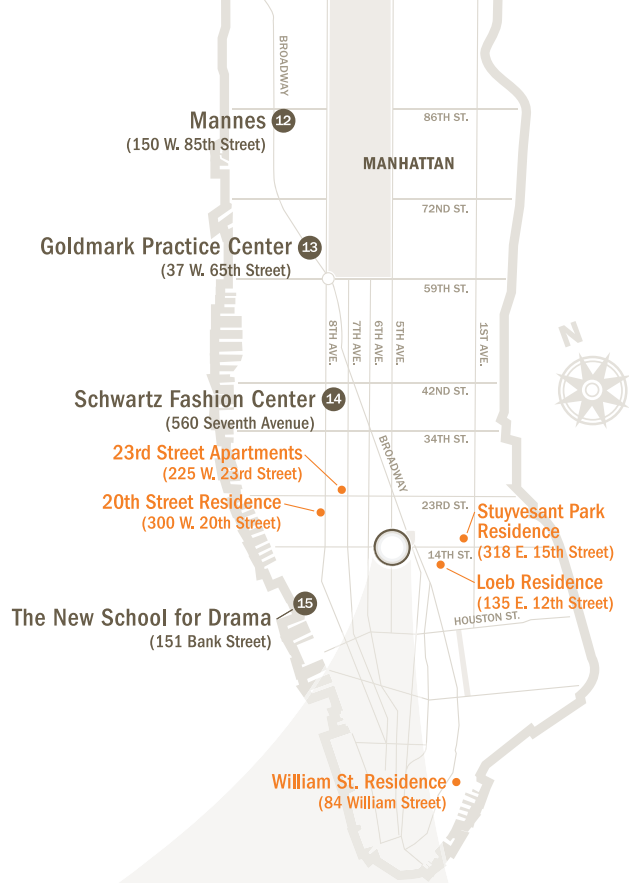

THE NEW SCHOOL CAMPUS MAP

SCHOOLS & LOCATIONS

- The New School For General Studies -- 4 4 7 8 9 10
- The New School For Social Research 1 3
- Milano The New School
  For Management And Urban Policy 5
- Parsons The New School For Design 6 7 8 14
- Eugene Lang College
  The New School For Liberal Arts 10 11
- Mannes College The New School For Music 12 13
- The New School For Jazz
  And Contemporary Music 4
- The New School For Drama 15

SERVICES

Affiliations

- Cardozo Law Library ..... 55 Fifth Avenue
- Cooper Hewitt Museum ..... 2 E. 91st Street
- Cooper Union Library ..... Cooper Square
- Elmer Holmes Bobst Library ..... Washington Square S.

- Auditoria 7 9
- Cafeterias 4 10
- Computing Centers 4 7 14
- Human Resources 2
- Libraries 7 12
- Student Services 2 4 5 9
- University Administration 2 4

**UNION SQUARE and
GREENWICH VILLAGE AREA**