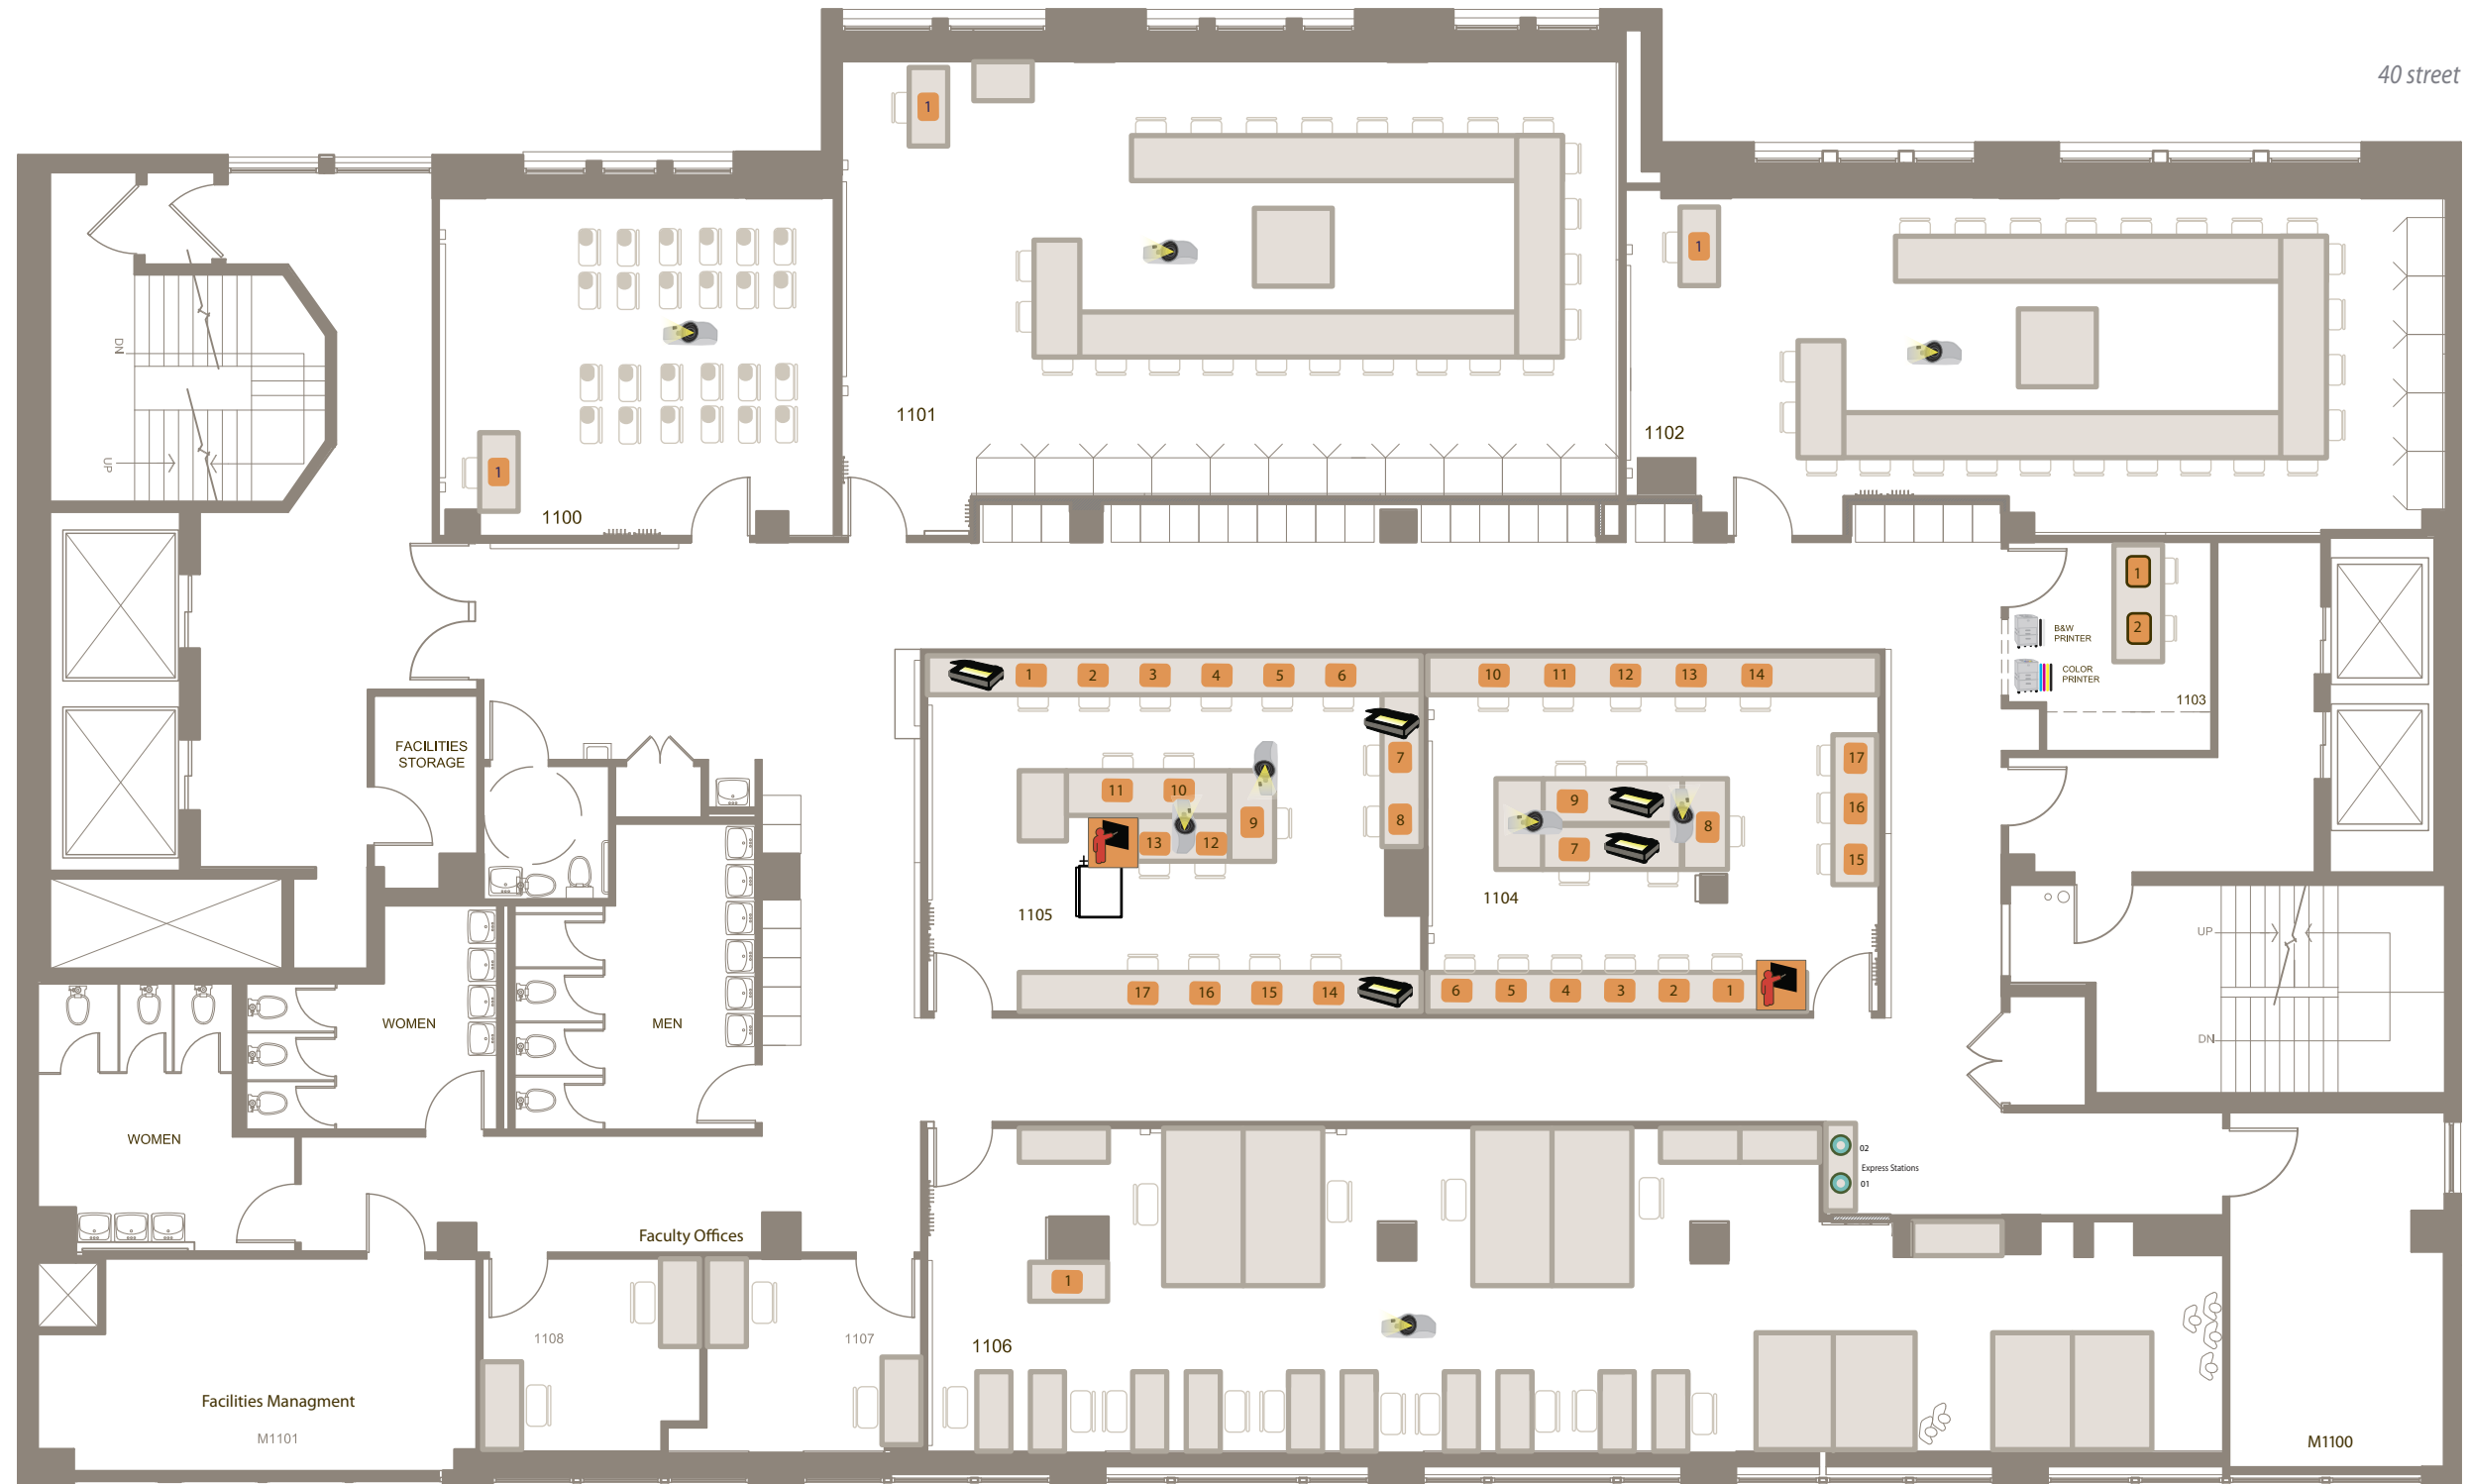

Fashion Labs

232 W. 40th St., 11th floor, Building R

To see Lab & Classroom Hardware & Software, visit <http://www.newschool.edu/at/thelabs/configs>

COMPUTERS

PC Models

Windows PC Standard

Windows PC Reception/AT Staff

Mac Models

Mac Internet

PERIPHERALS

Color Printer

B&W Printer

Large Format Scanner

LCD Projector

40 street

39th street