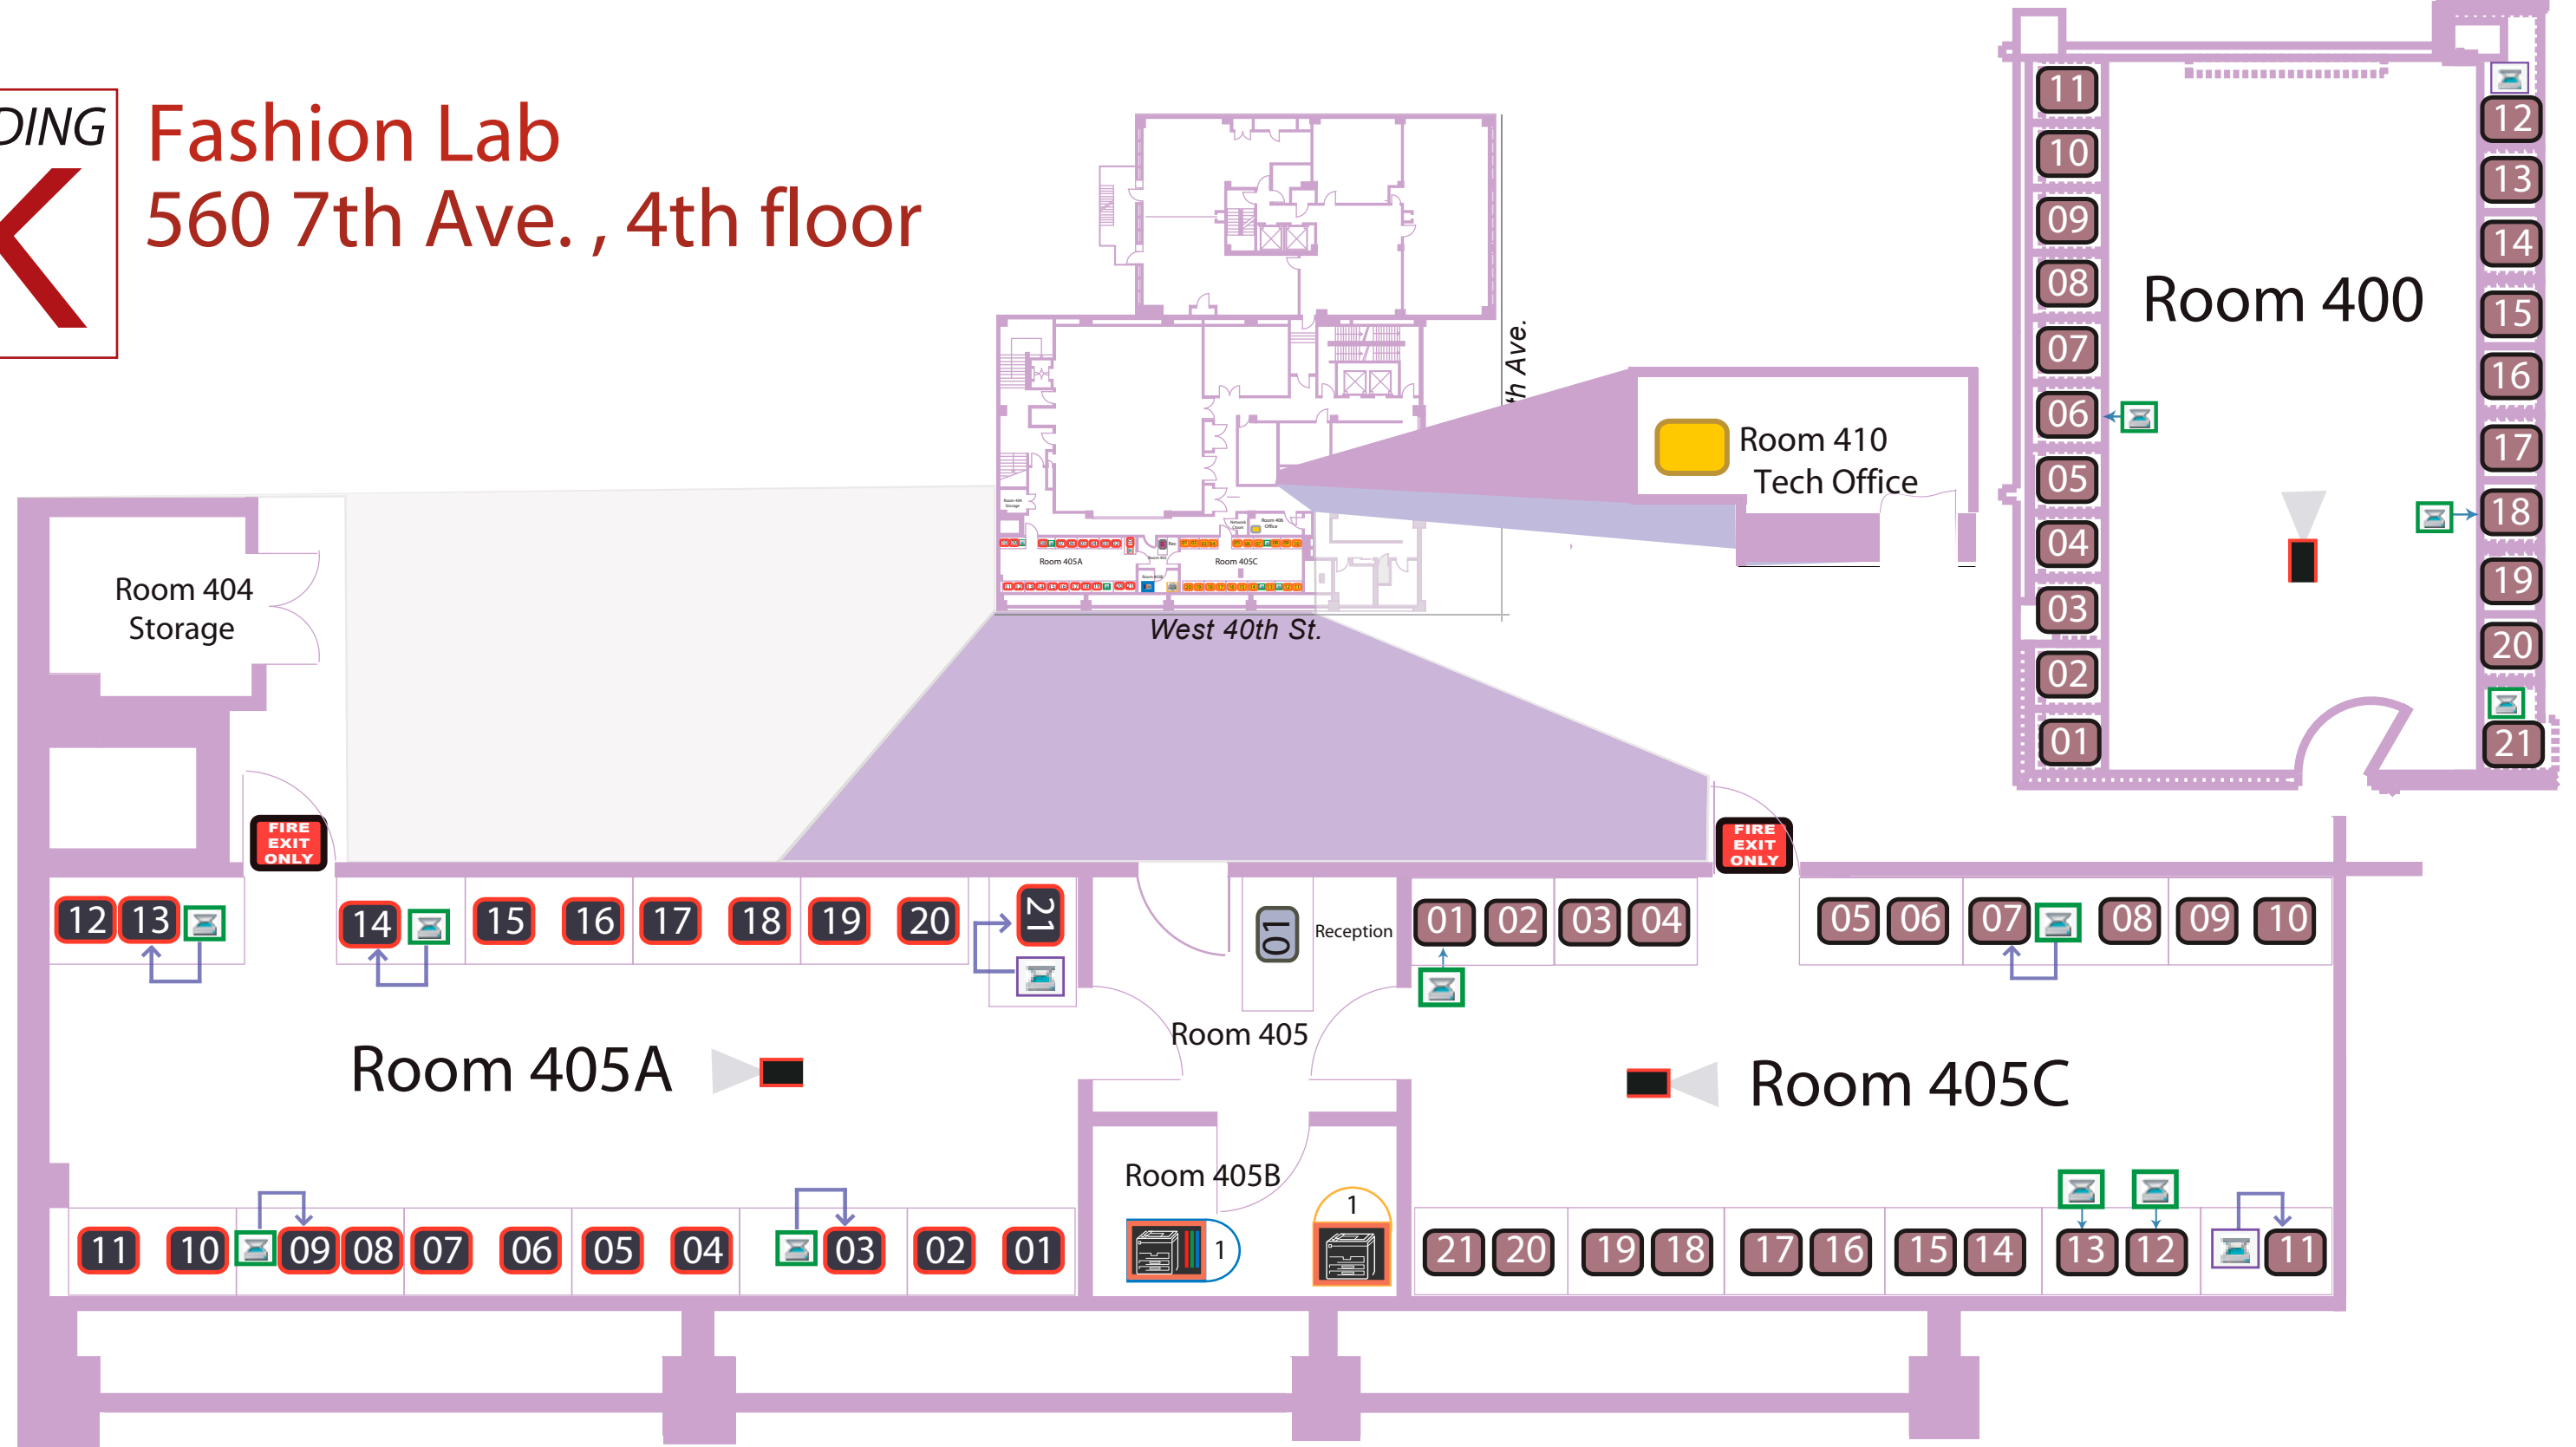

BUILDING
K

Fashion Lab

560 7th Ave., 4th floor

COMPUTERS

PC Models

-  HP xw4400 Dual Core 2.6 GHz w/DVD+-RW/CDRW
-  HP xw4200 3 GHz w/DVD+-RW/CDRW
-  Gateway E4100 3Ghz w/CDRW
-  HP Compaq dc5000 2.8 GHz

PERIPHERALS

-  B/W Printer  HP Laser Jet 9050N w/Duplex
-  Color Printer  Fiery CLC 1180
-  Scanner  Reflective Scanner
-   Epson Expression 1000XL (Large size Reflective Scanner)