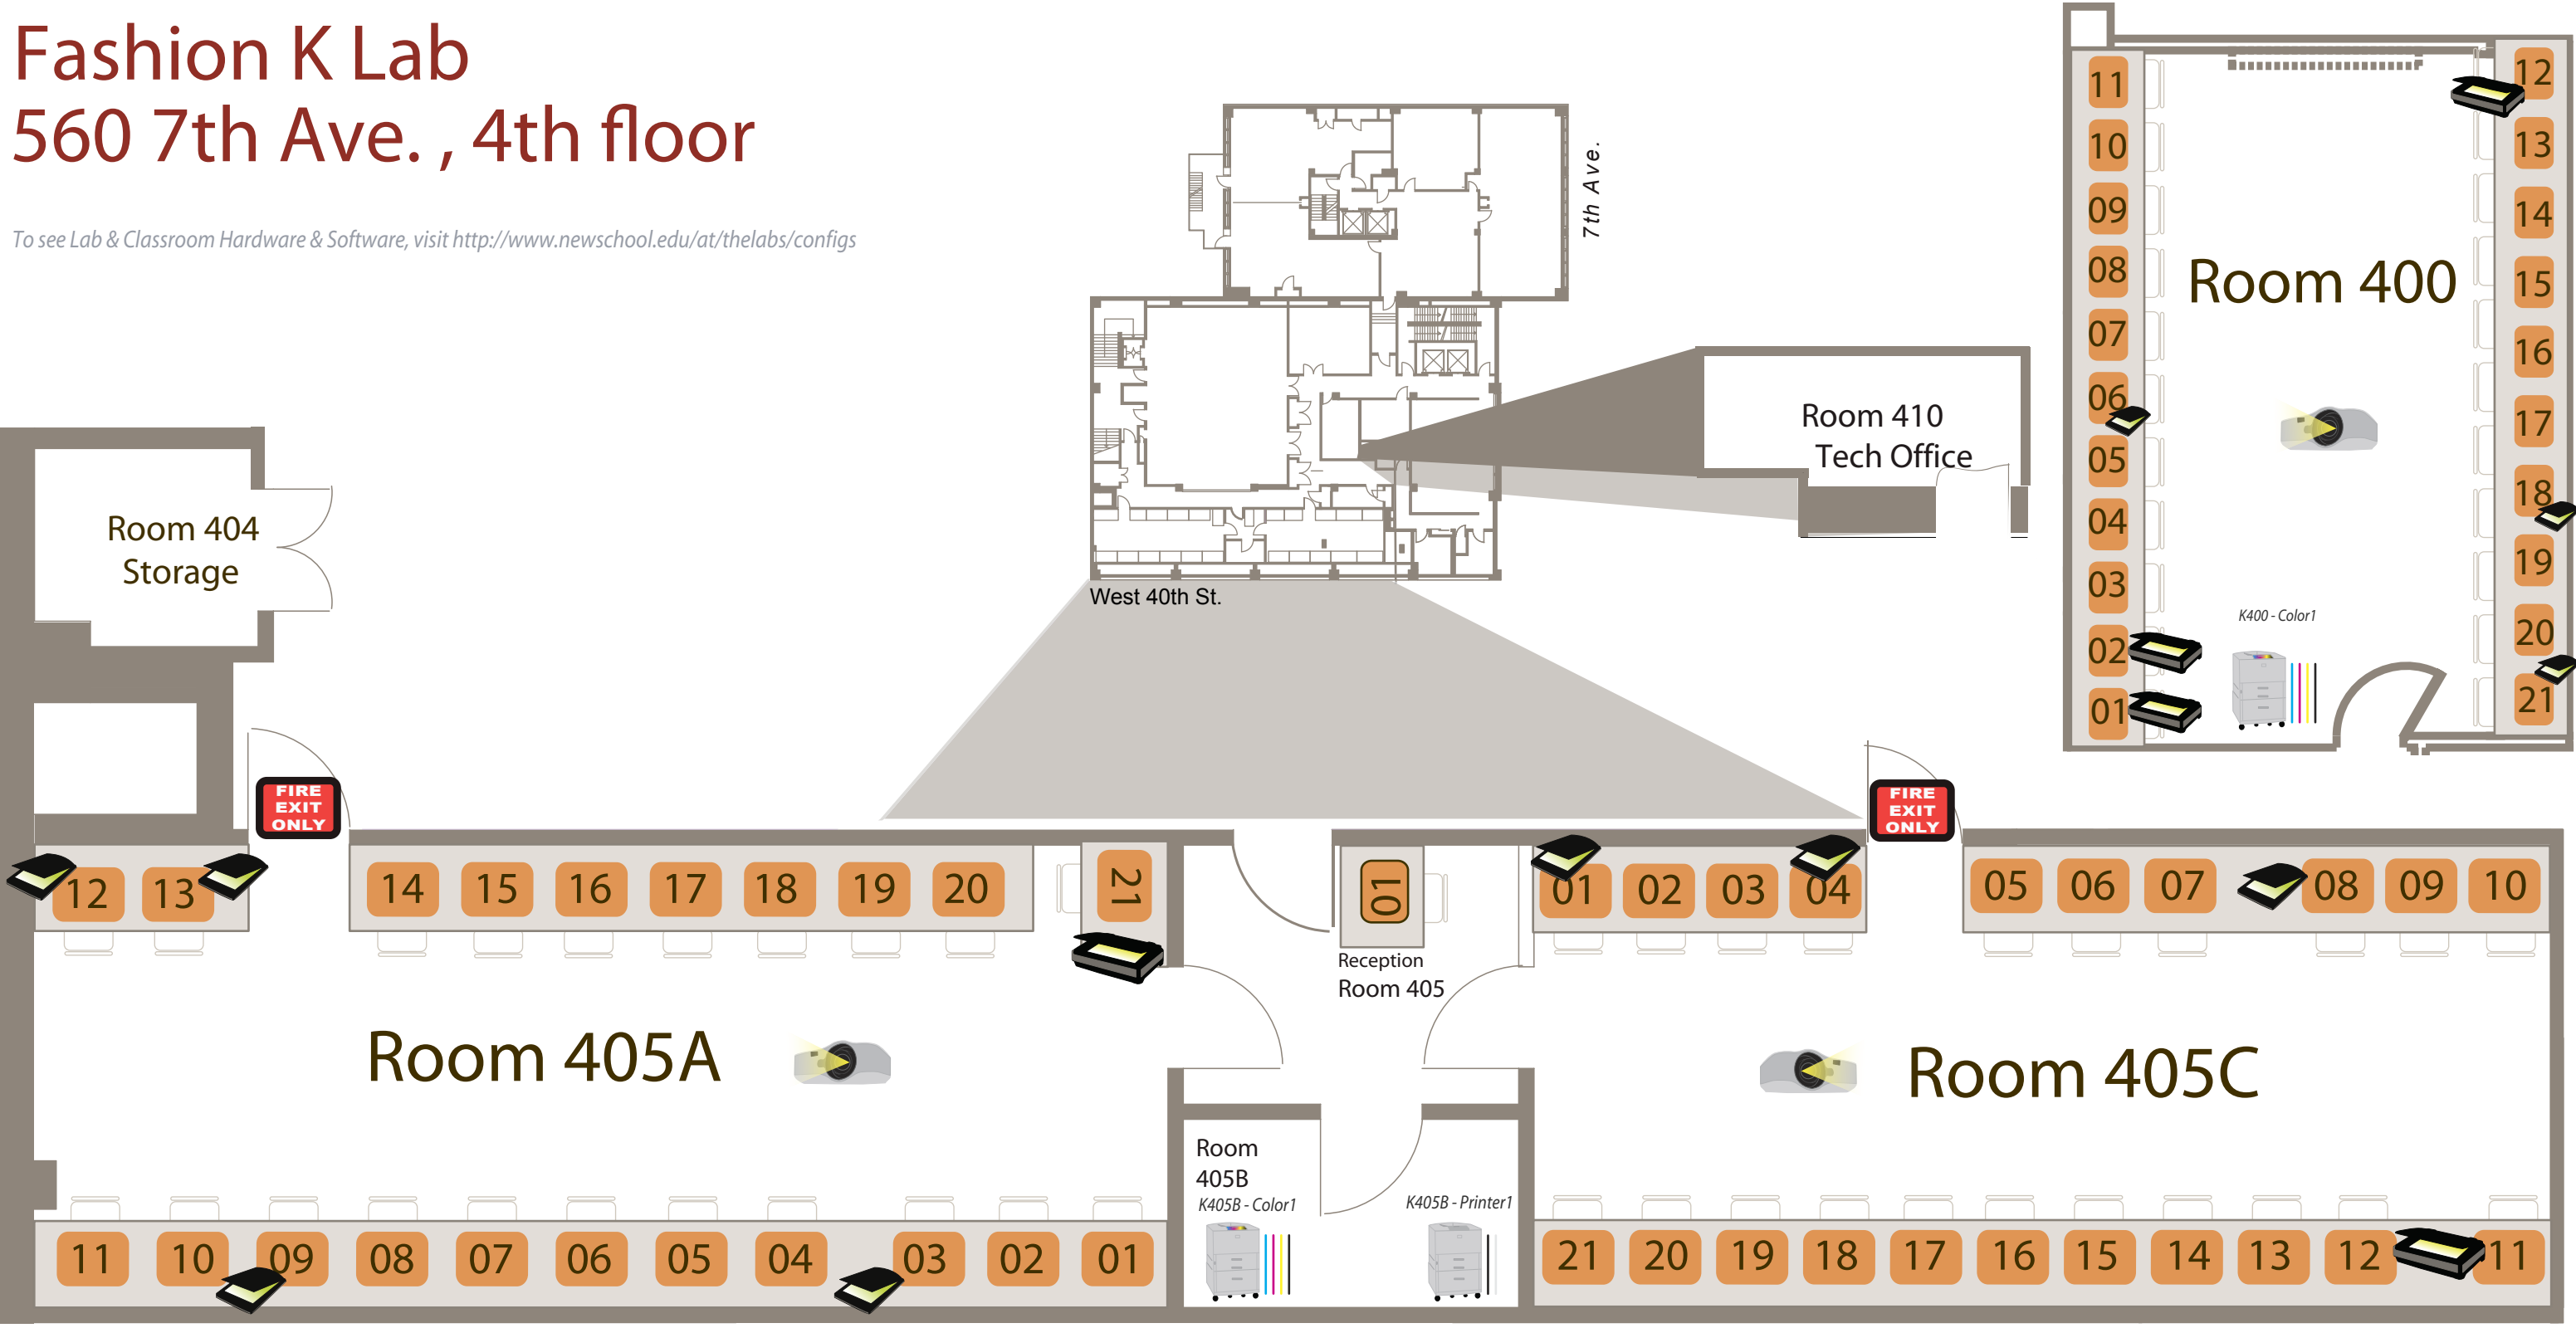

## 560 7th Ave., 4th floor

To see Lab & Classroom Hardware & Software, visit <http://www.newschool.edu/at/thelabs/configs>

COMPUTERS

Windows PC Reception

PERIPHERALS

Printers

B&W Printer

Color Printer

Scanner

Large Scanner

Small Reflective Scanner