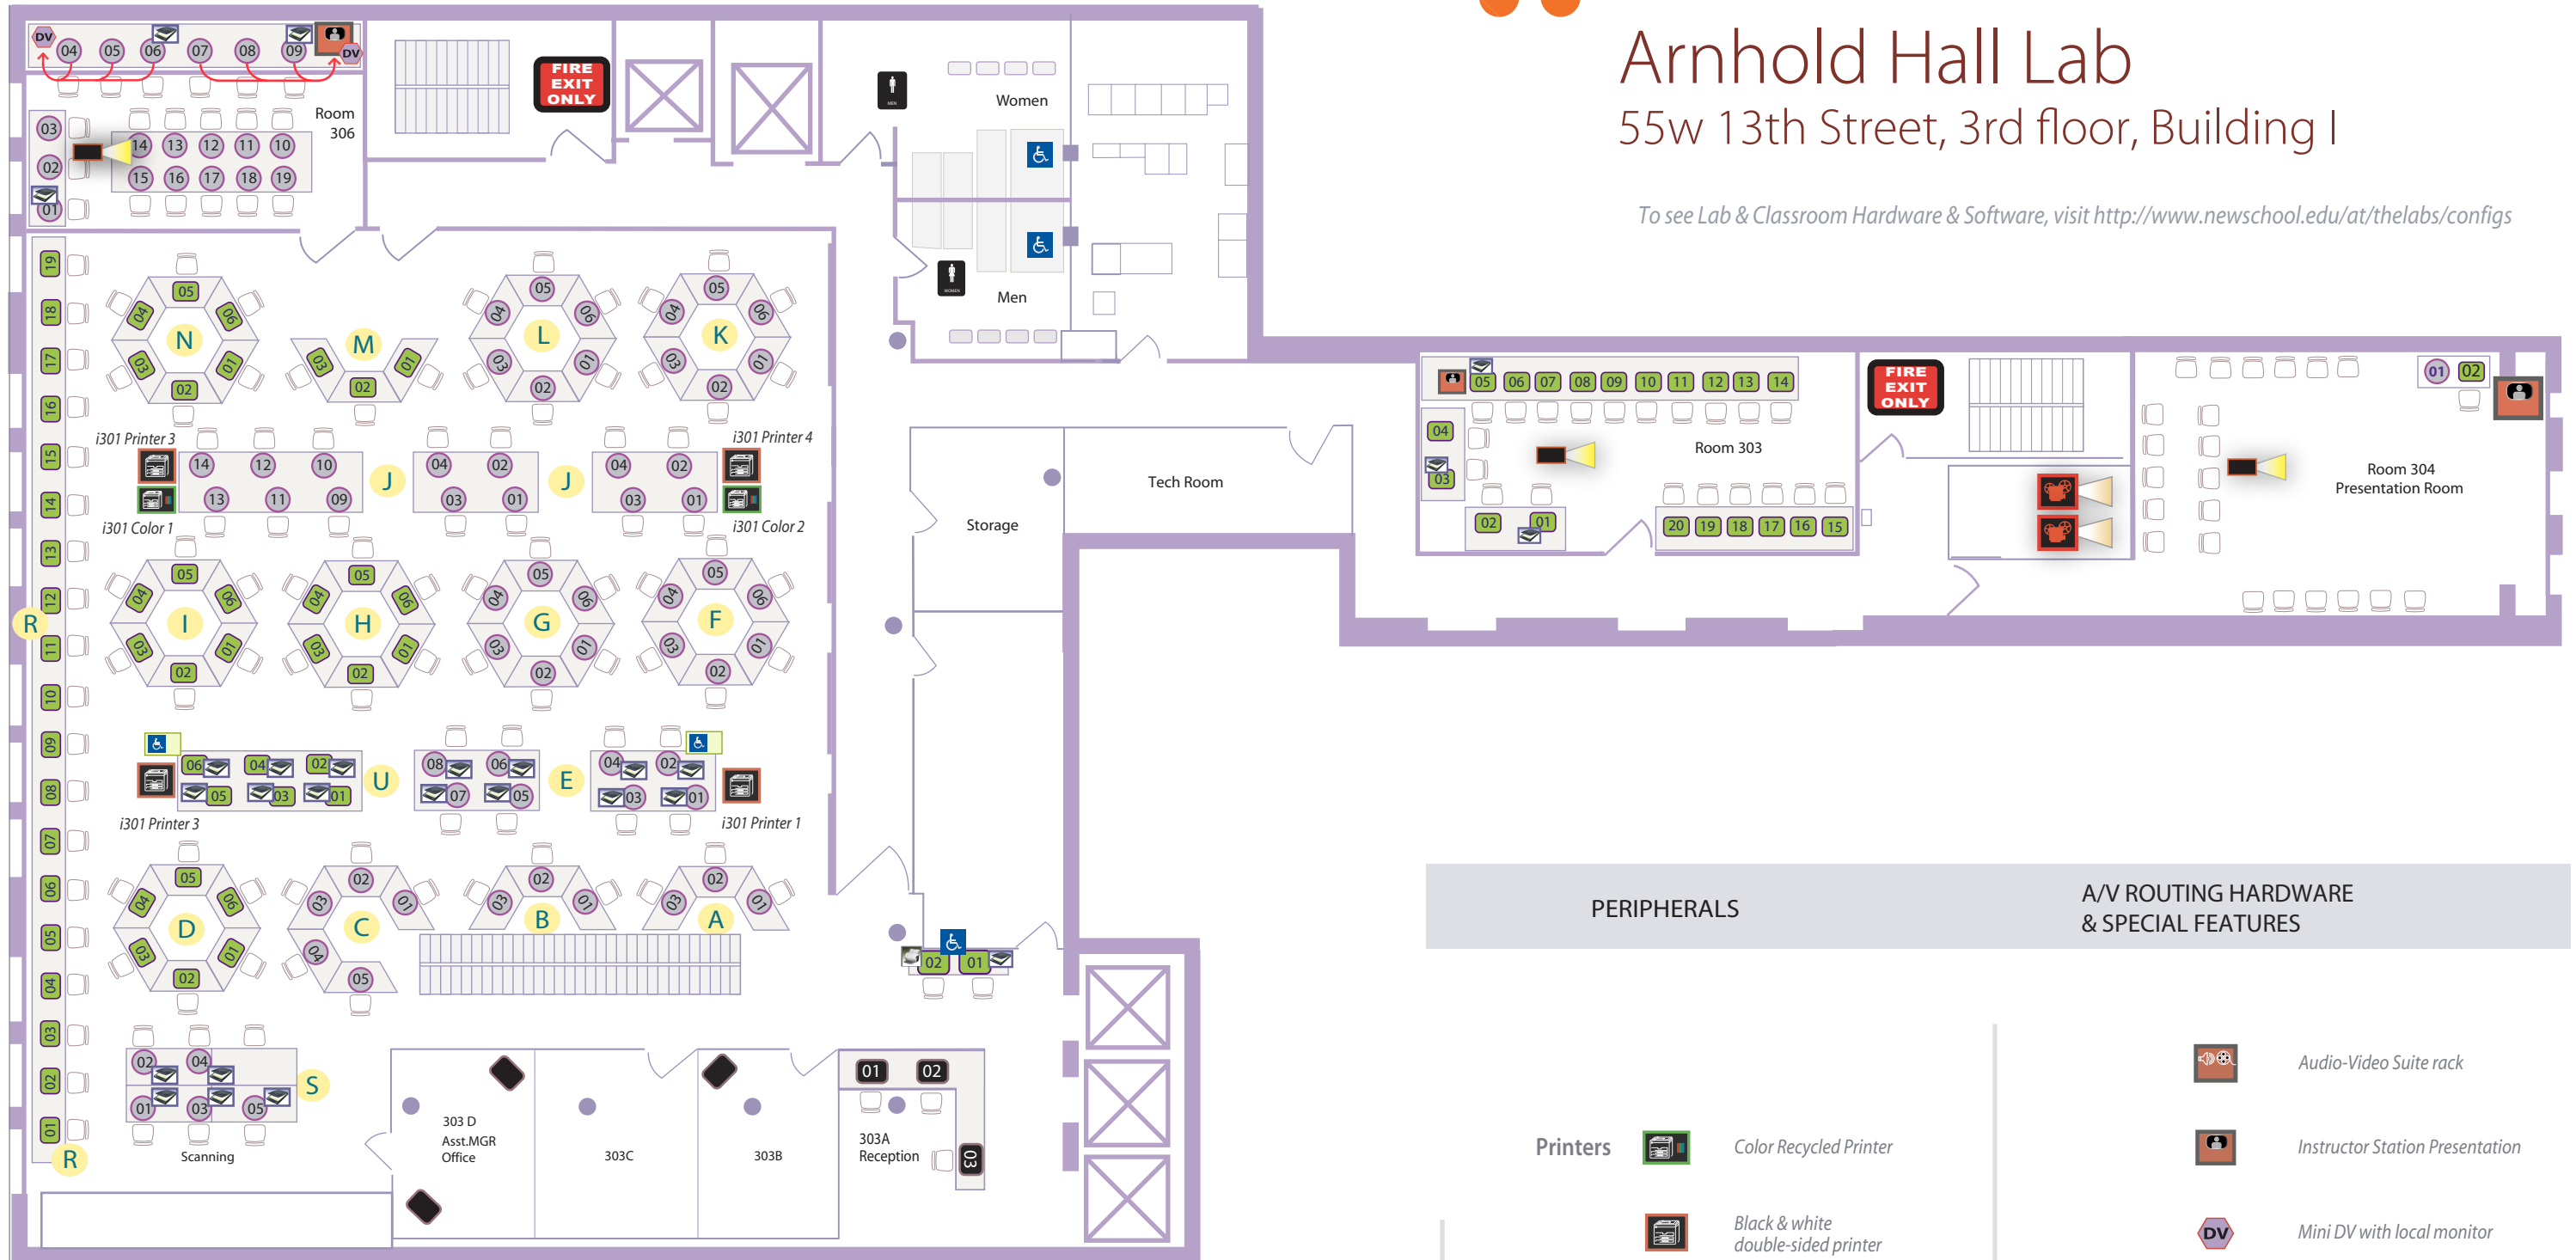

Arnhold Hall Lab

55w 13th Street, 3rd floor, Building I

To see Lab & Classroom Hardware & Software, visit <http://www.newschool.edu/at/thelabs/configs>

East 13th St.

East 14th St.

COMPUTERS

Mac  Mac Standard

Windows PC  Windows PC Standard

 Windows PC Reception/AT Staff

PERIPHERALS

Printers  Color Recycled Printer

 Black & white double-sided printer

Scanners  Reflective Scanner

 Automatic Document Feeder

A/V ROUTING HARDWARE & SPECIAL FEATURES

 Audio-Video Suite rack

 Instructor Station Presentation

 Mini DV with local monitor

 LCD Projector

 16mm Film Projector

 Adjustable Table